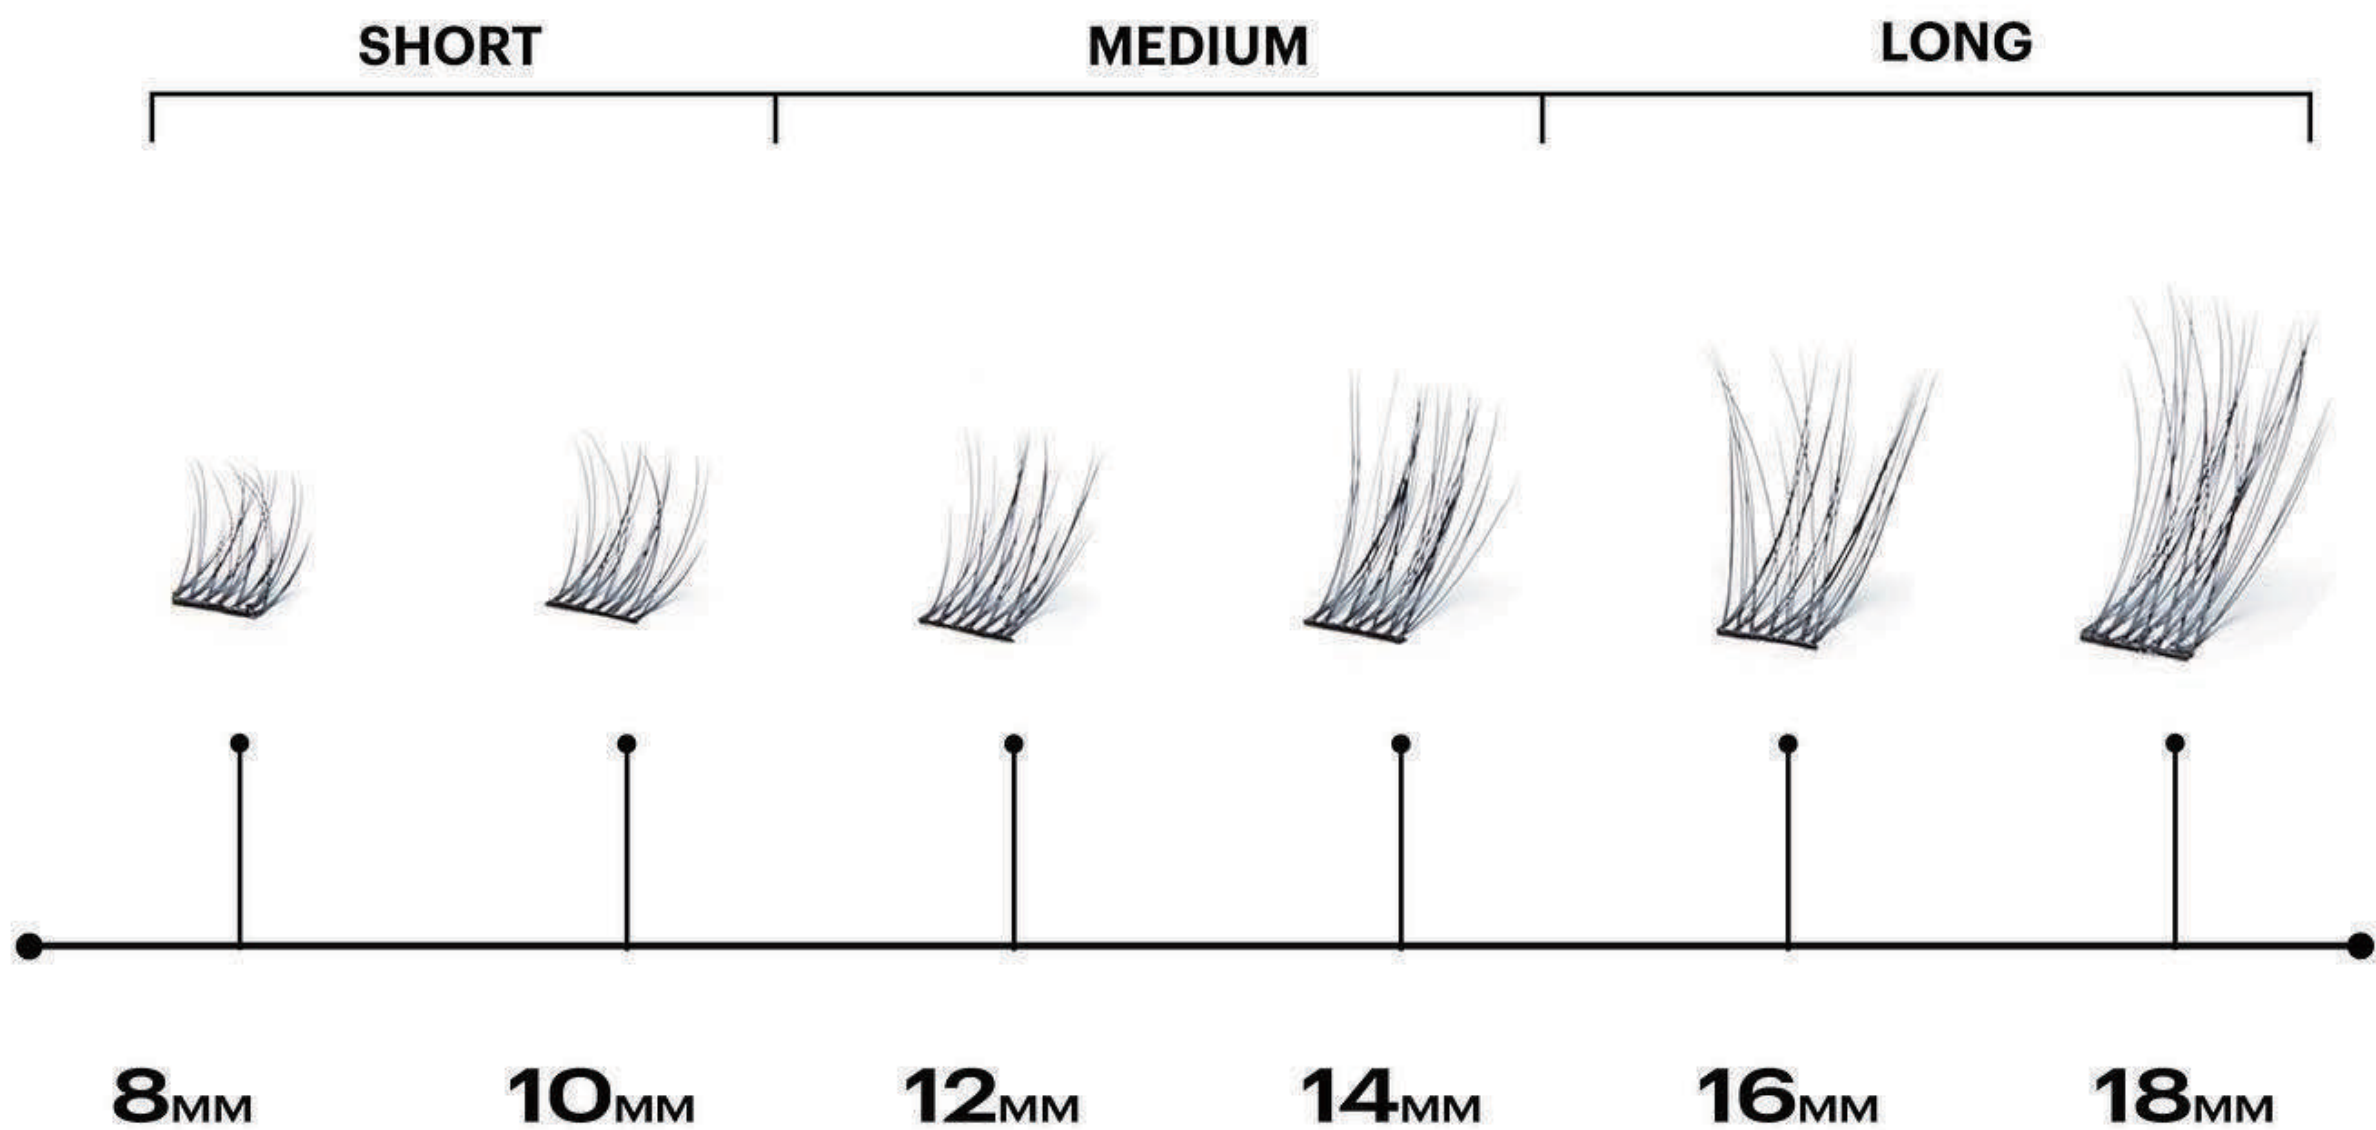

# Diy Lashes Extension Catalog

## 0.03 Super Fine Band

2D	
3D	
4D	
5D	
4	
5	
13	
14	
3	
4	
5	
14	

## transparent band

<b>Green</b>	
<b>Pink</b>	
<b>Purple</b>	
<b>Red</b>	
<b>White</b>	

## LASH LENGTH COMPARISON

8MM, 10MM, 12MM, 14MM, 16MM, 18MM