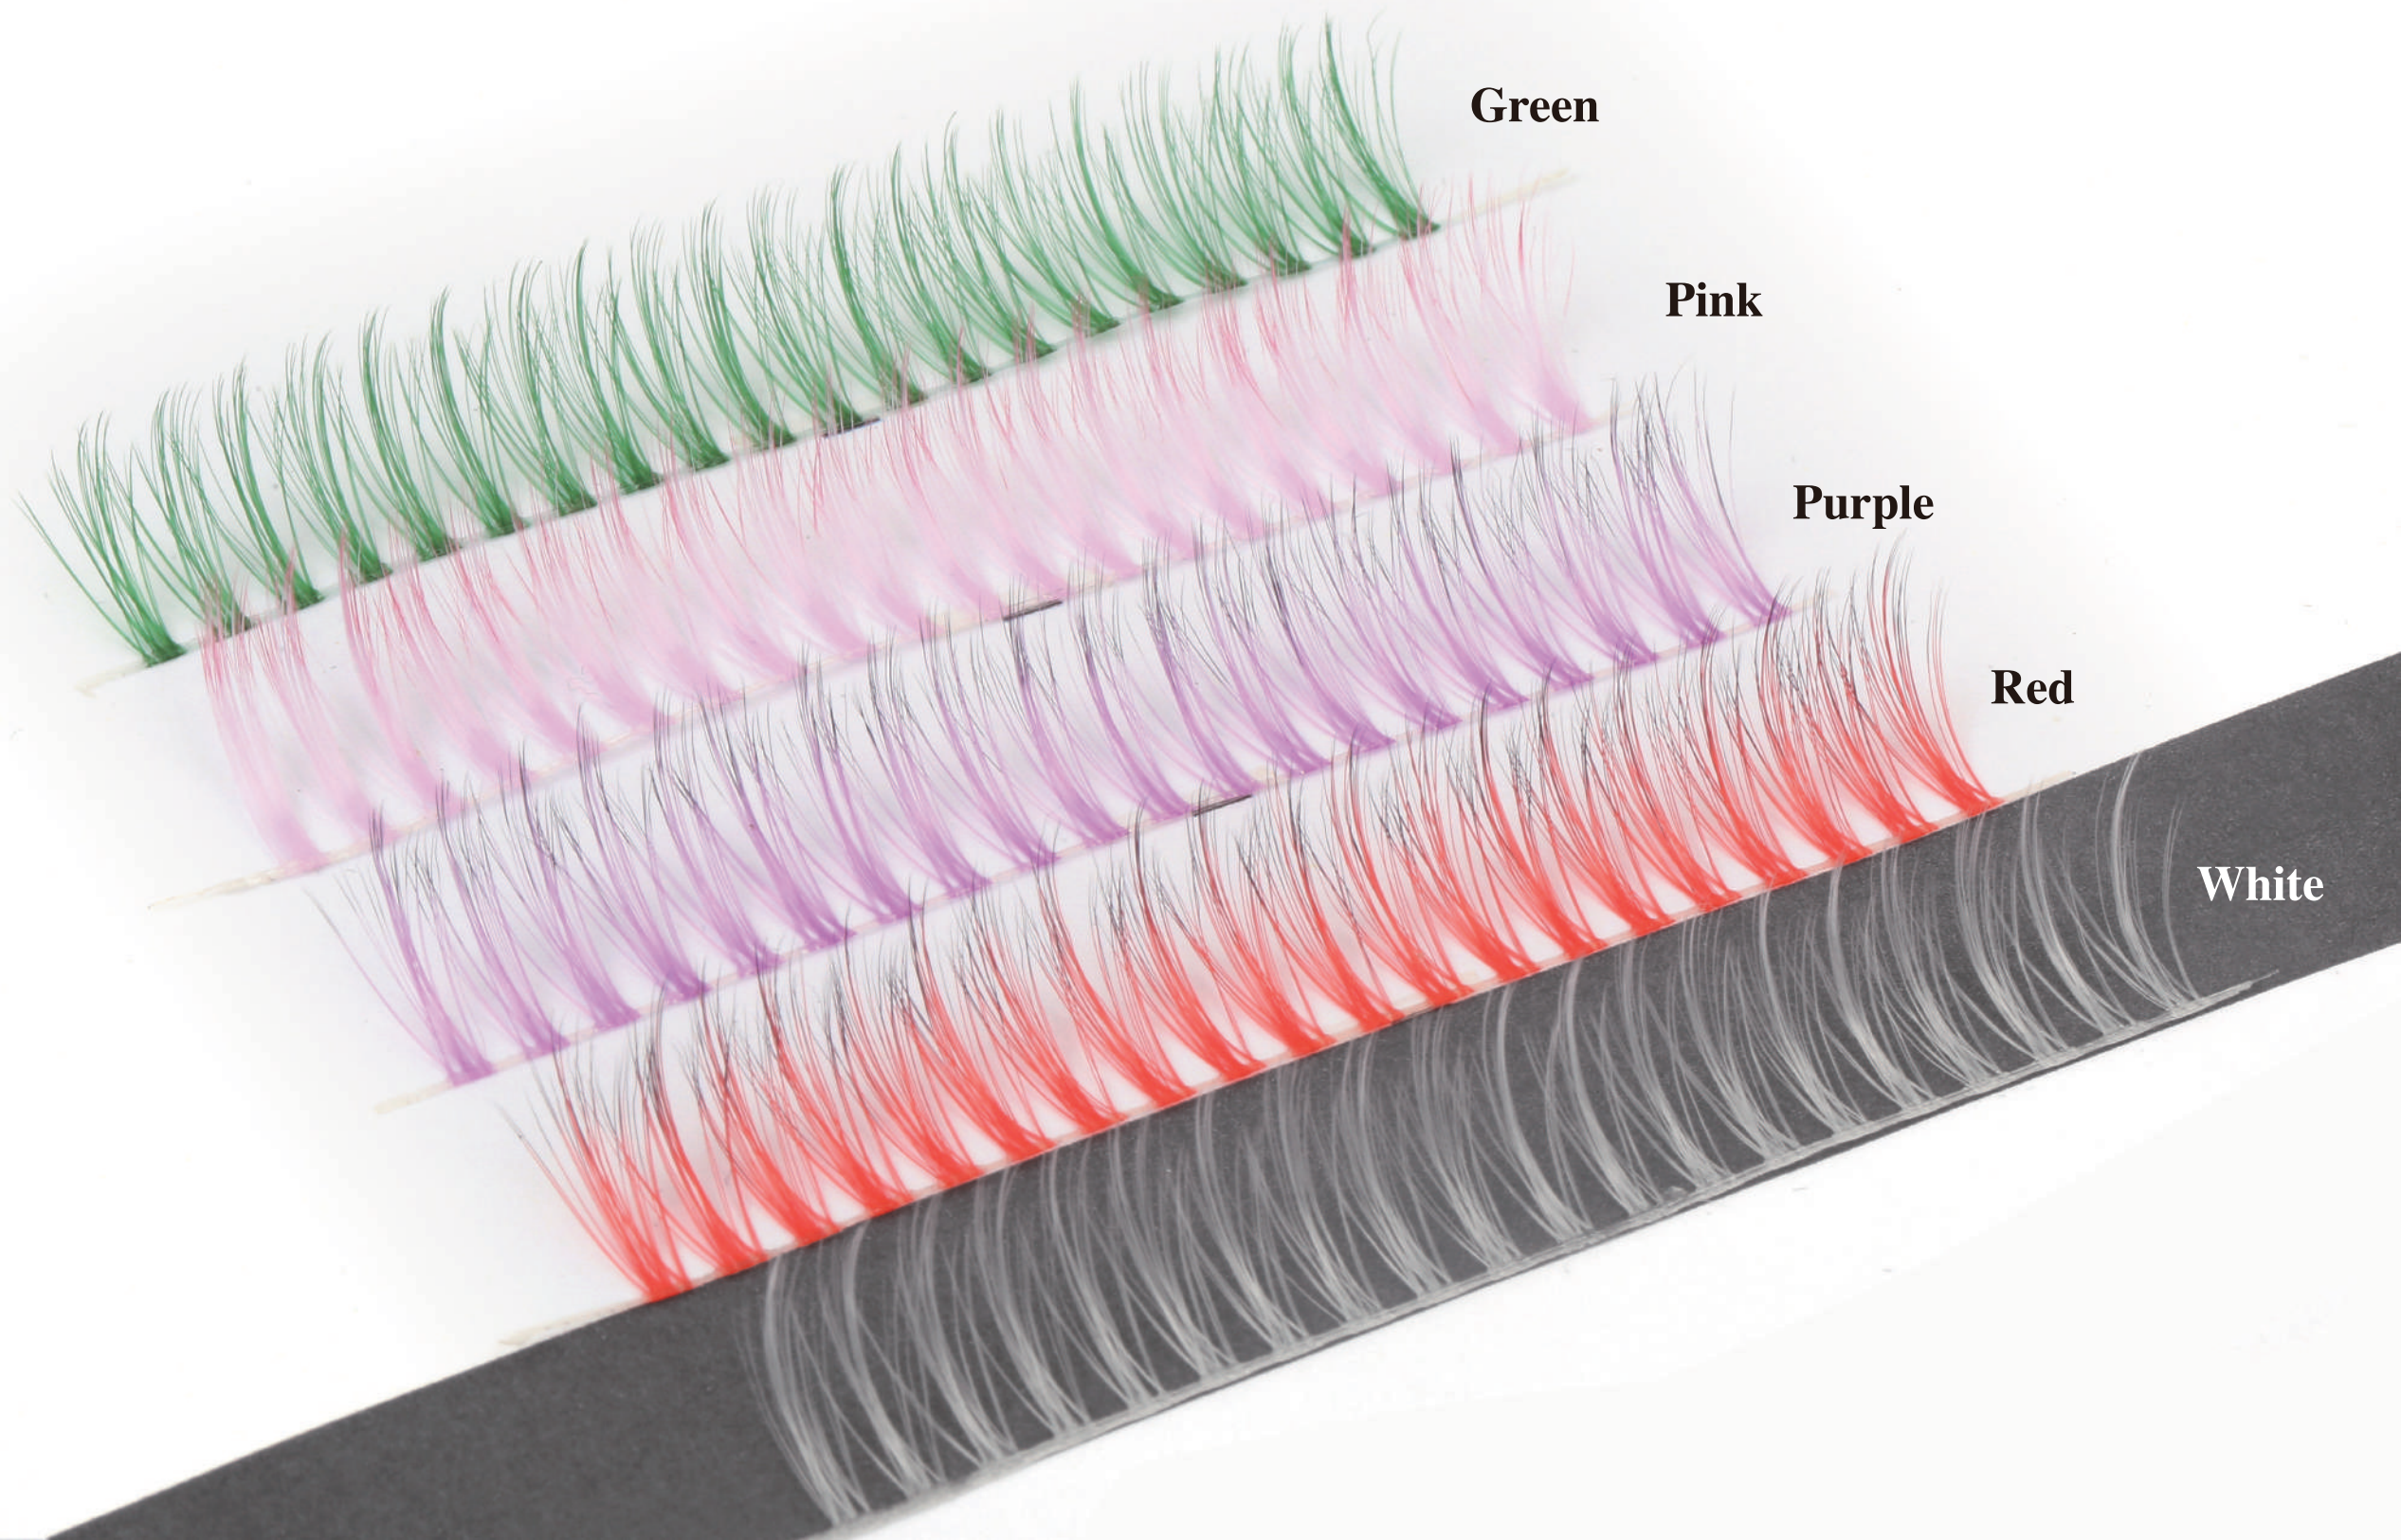

## transparent band

<b>Green</b>	
<b>Pink</b>	
<b>Purple</b>	
<b>Red</b>	
<b>White</b>	

# Diy Lashes Extension Catalog

0.03 Super Fine Band

2D

3D

4D

5D

4

14

# Colored Diy Lashes Extension Catalog

transparent band

Green

Pink

Purple

Red

White